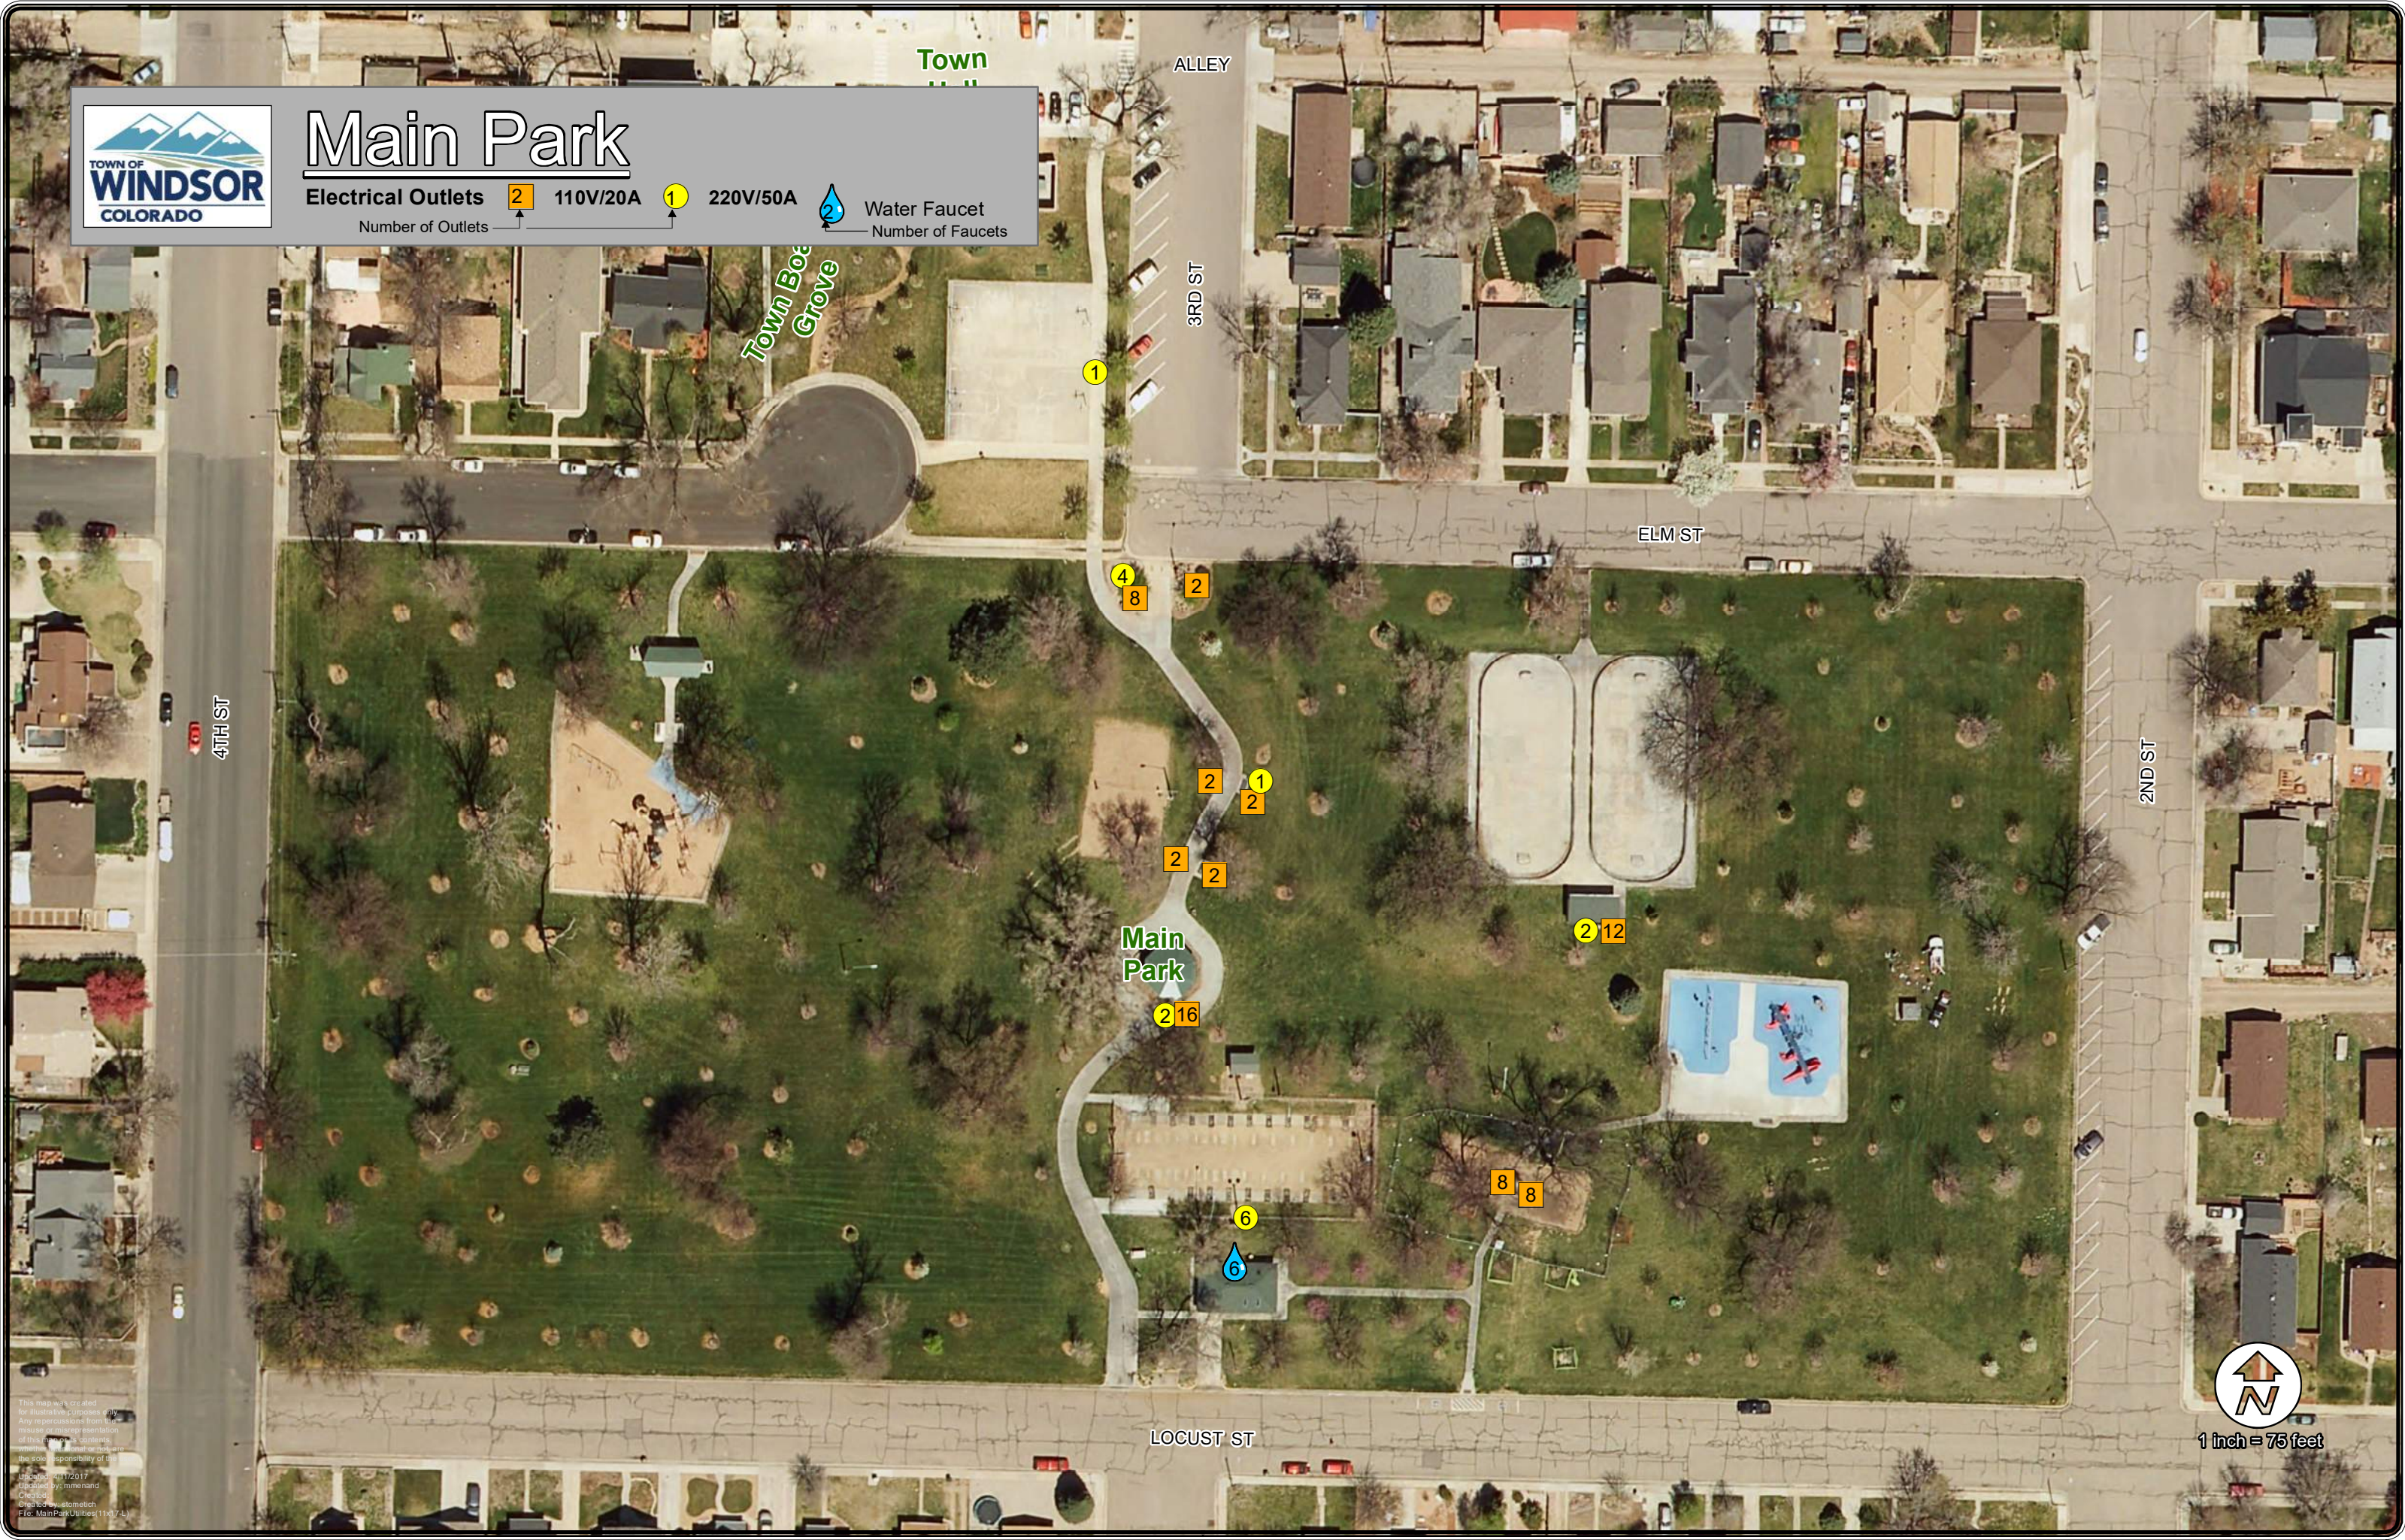

Main Park

Electrical Outlets 2 110V/20A 1 220V/50A Water Faucet
Number of Outlets Number of Faucets

1 inch = 75 feet